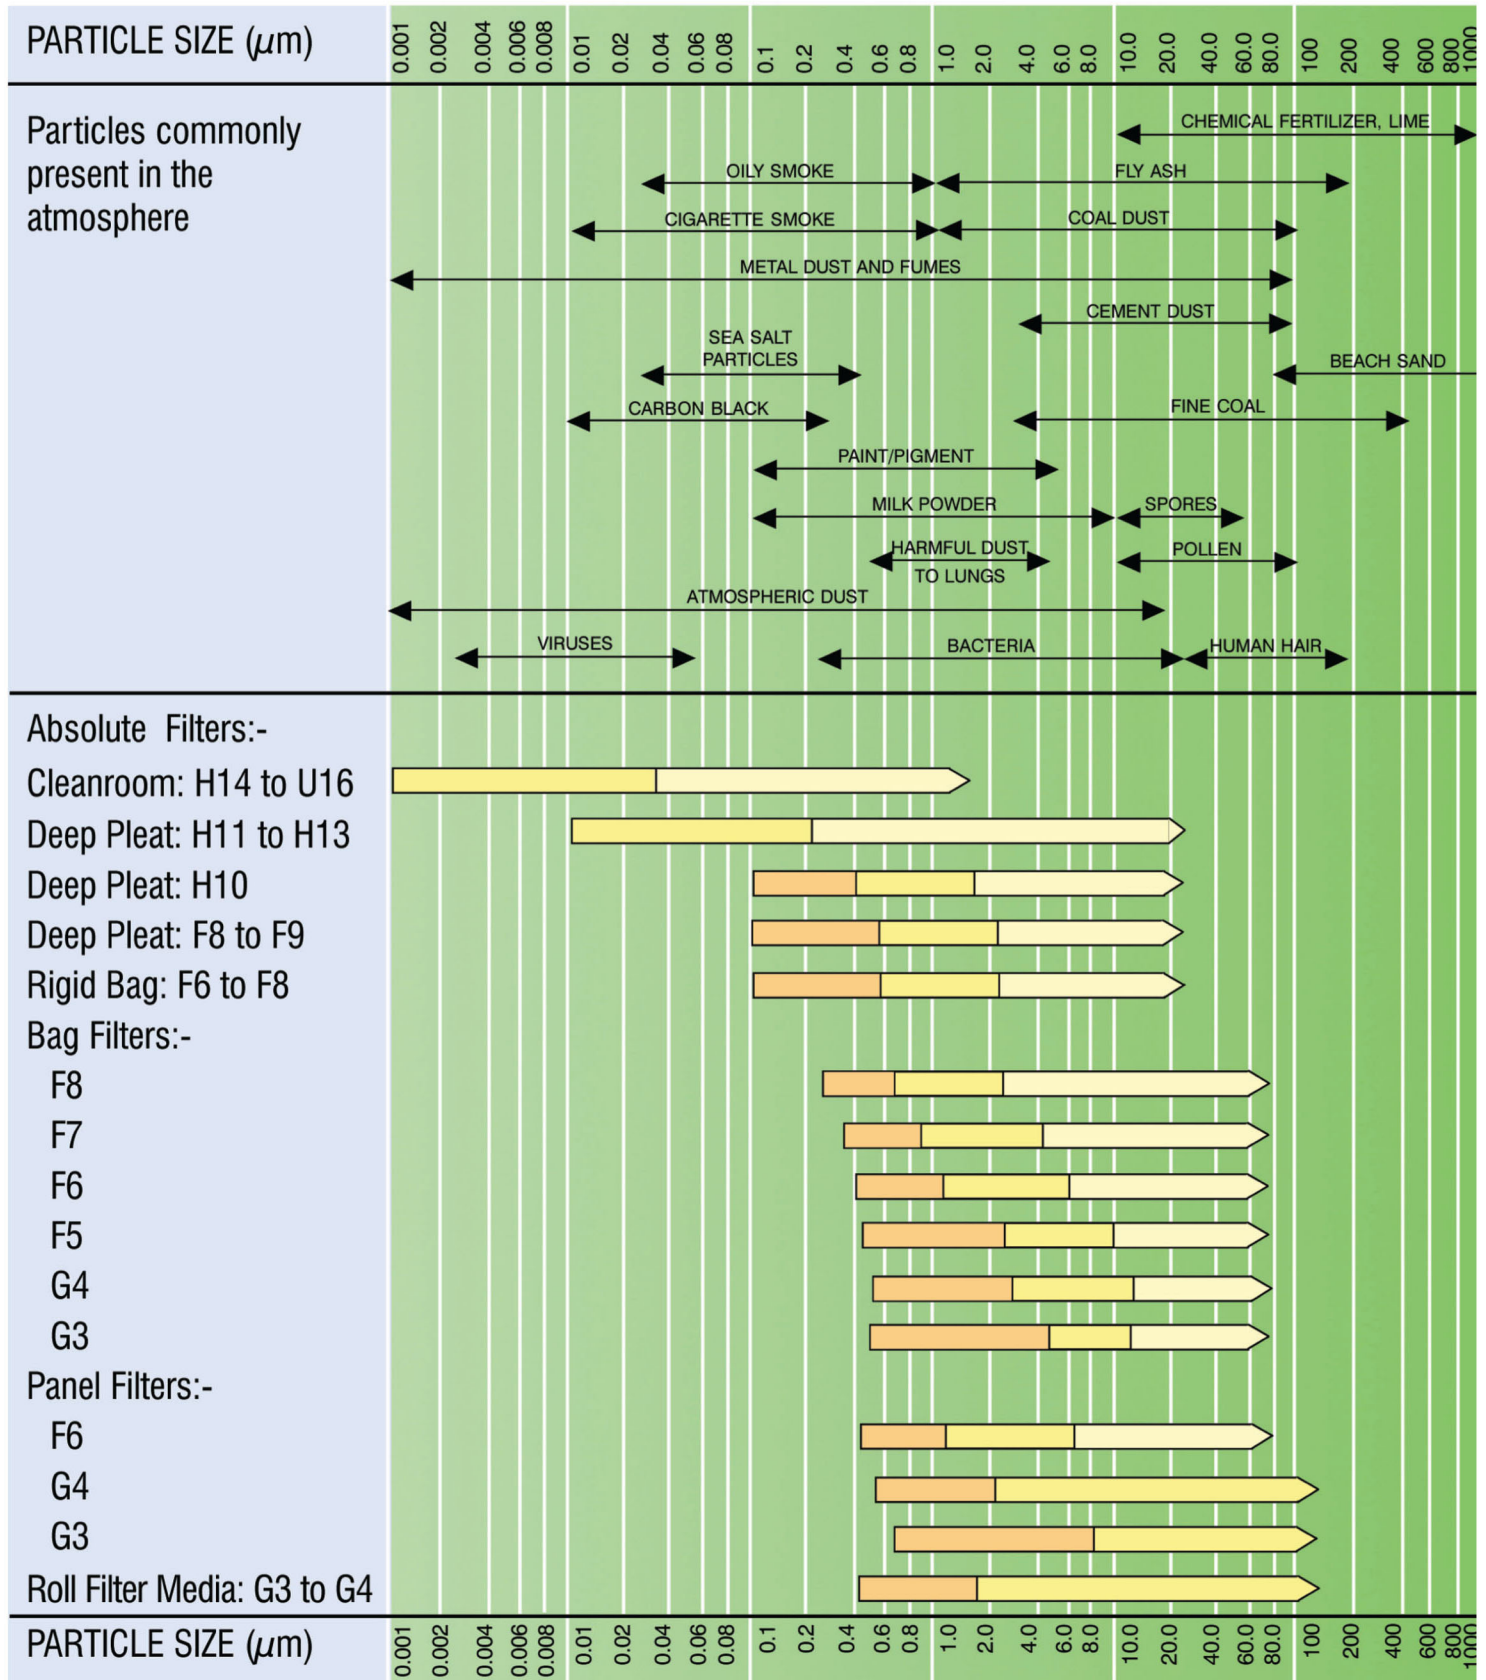

Air Filter Selection Guide

This chart should only be used as a guide to filter selection. Full performance figures are available upon request from McLeod Russel.